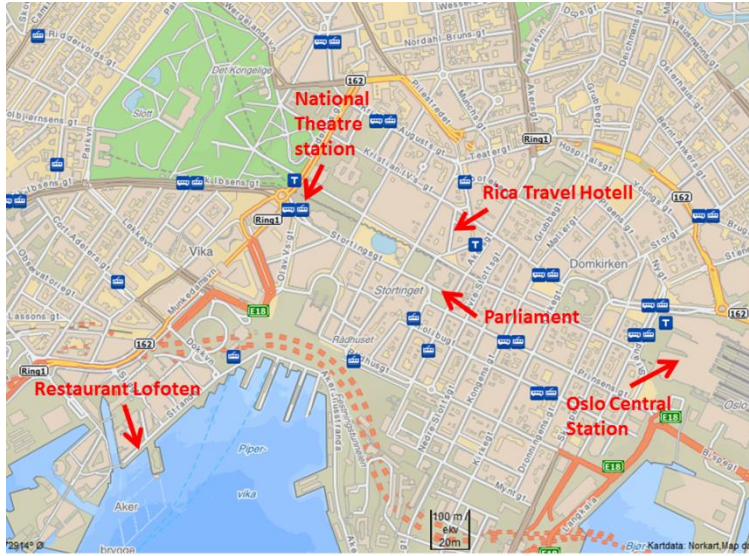

## Venue:

Forskningssparken - Oslo Science Park.

### By subway (T-bane)

From the city center, take line 3, 4 or 6 in a westward direction, to Forskningssparken station. Follow the signs and the footpath to Forskningssparken.

### By tram

From the city center, take line 17 or 18 in the direction of Rikshospitalet. Get off at the Forskningssparken stop. Follow the signs and the footpath to Forskningssparken.

### Symposium Dinner:

Restaurant Lofoten, Stranden 75, 0250 Oslo

Rica Travel Hotel, address:

Arbeidergata 4 Oslo, 0159