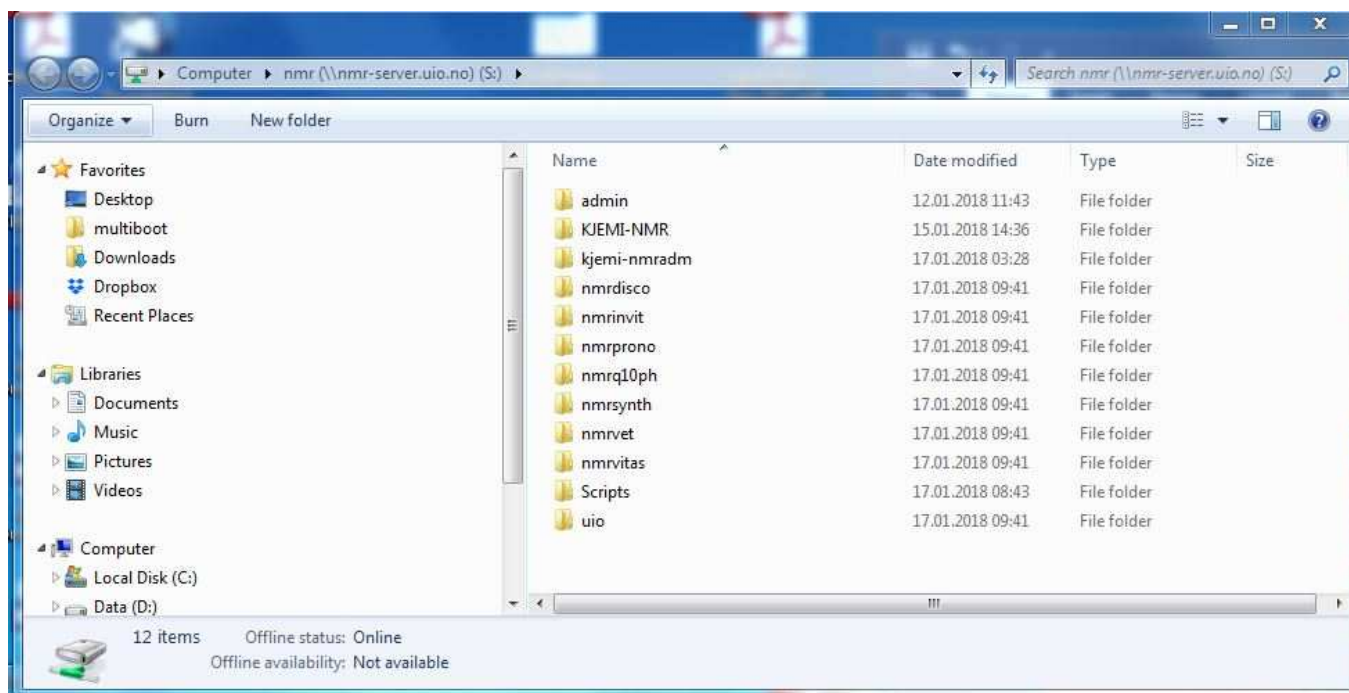

When you are connected to the UiO network click on Start in lower left corner and then on Computer. When connected to Eduroam and using vpn this might or might not work. Select Map network drive.

Type in as shown above. Click on Finish.

For most users locate the uio folder. Click on it.

The nmr folders shows up. Some folders are missing here since the copying is not completed yet. Click on the relevant folder and all usernames will appear. Find yours and dig into it until you find your data. Drag and drop your nmr data to where you store them on your own PC or on the M drive. nmr-server.uio.no has 16 TB of storage space and data will not be deleted for many years to come. However, if the server burns out the data will be lost. Most likely it still reside on the nmr PCs where it originated. To be on the safe side you ought to make backup of new data every day.