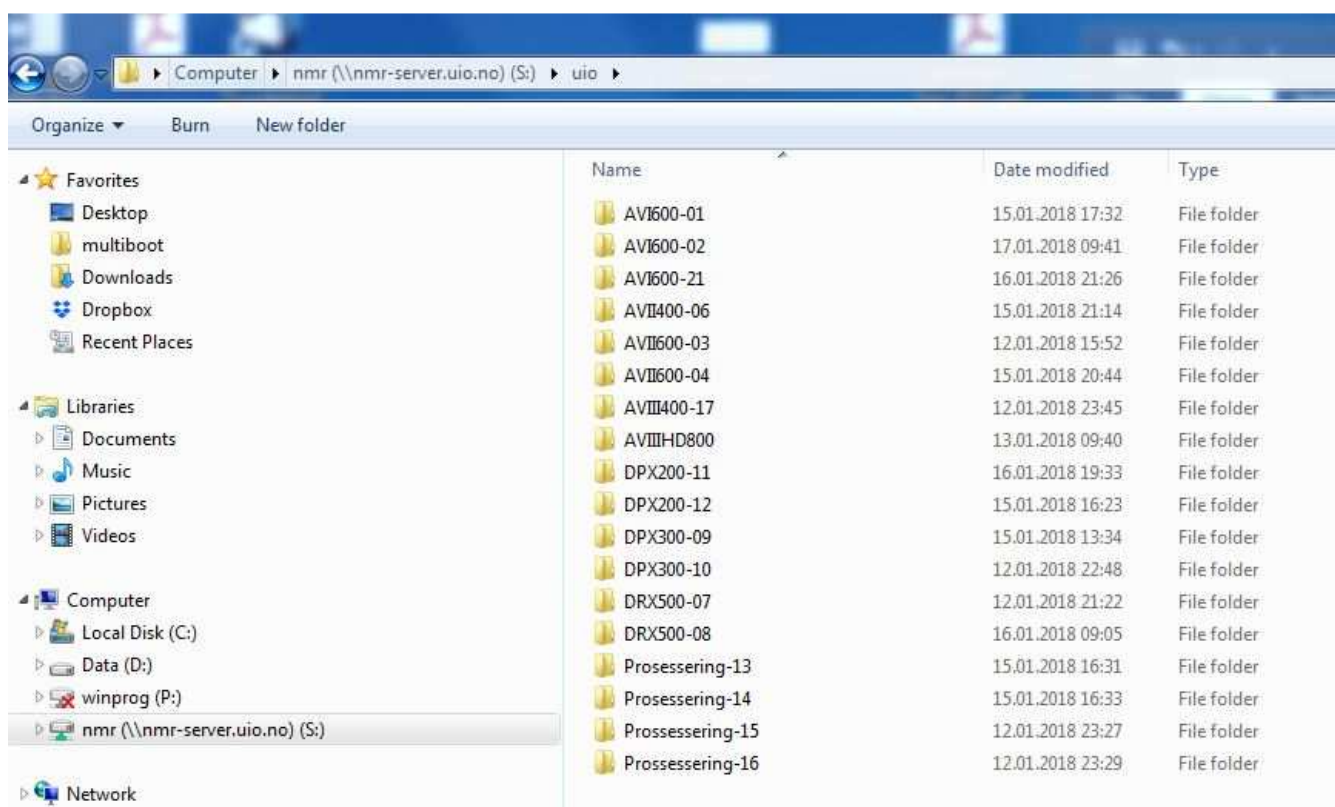

When you are connected to the UiO network click on Start in lower left corner and then on Computer. When connected to Eduroam and using vpn this might or might not work. Select Map network drive.

Type in as shown above. Click on Finish.

For most users locate the uio folder. Click on it.

The nmr folders shows up. Some folders are missing here since the copying is not completed yet. Click on the relevant folder and all usernames will appear. Find yours and dig into it until you find your data. Drag and drop your nmr data to where you store them on your own PC or on the M drive. nmr-server.uio.no has 16 TB of storage space and data will not be deleted for many years to come. However, if the server burns out the data will be lost. Most likely it still reside on the nmr PCs where it originated. To be on the safe side you ought to make backup of new data every day.