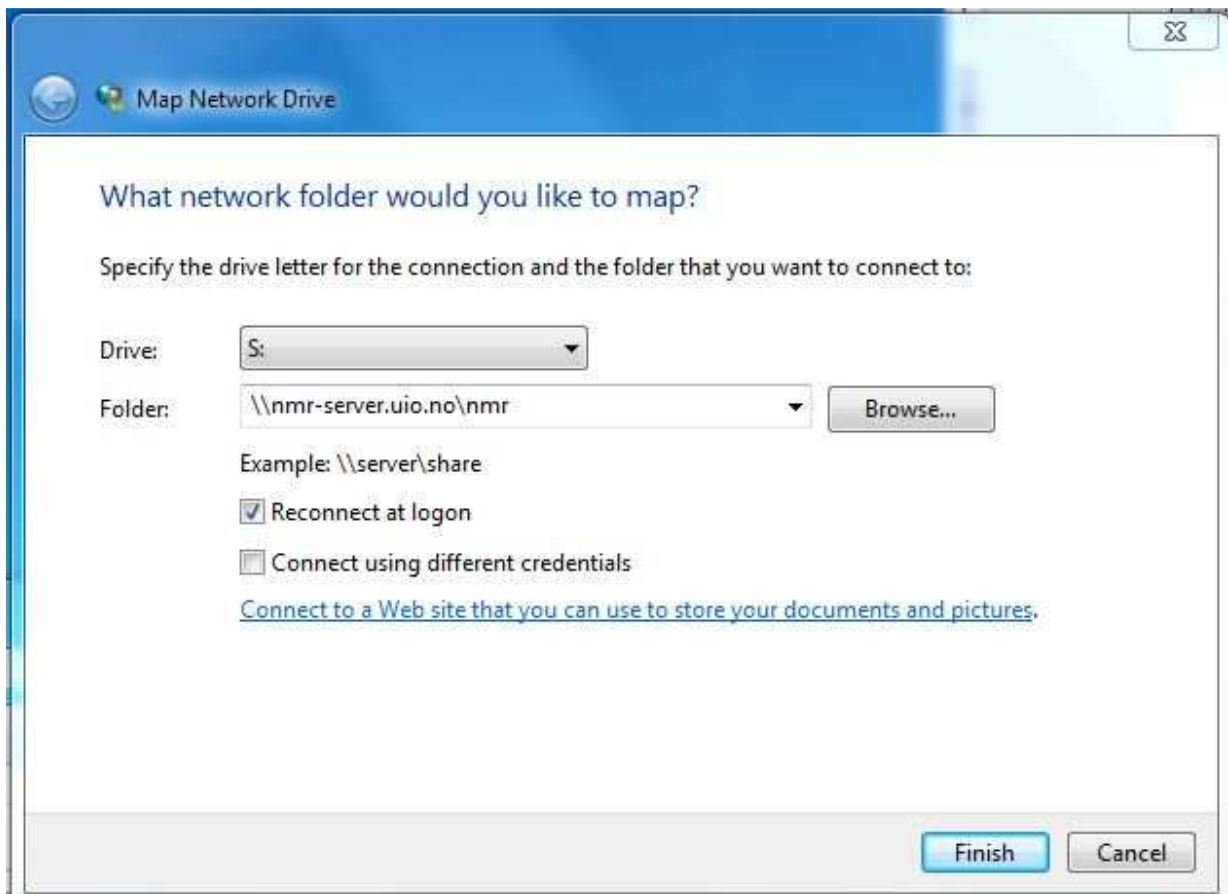

When you are connected to the UiO network click on Start in lower left corner and then on Computer. When connected to Eduroam and using vpn this might or might not work. Select Map network drive.

Type in as shown above. Click on Finish.

For most users locate the uio folder. Click on it.

The nmr folders shows up. Some folders are missing here since the copying is not completed yet. Click on the relevant folder and all usernames will appear. Find yours and dig into it until you find your data. Drag and drop your nmr data to where you store them on your own PC or on the M drive. nmr-server.uio.no has 16 TB of storage space and data will not be deleted for many years to come. However, if the server burns out the data will be lost. Most likely it still reside on the nmr PCs where it originated. To be on the safe side you ought to make backup of new data every day.