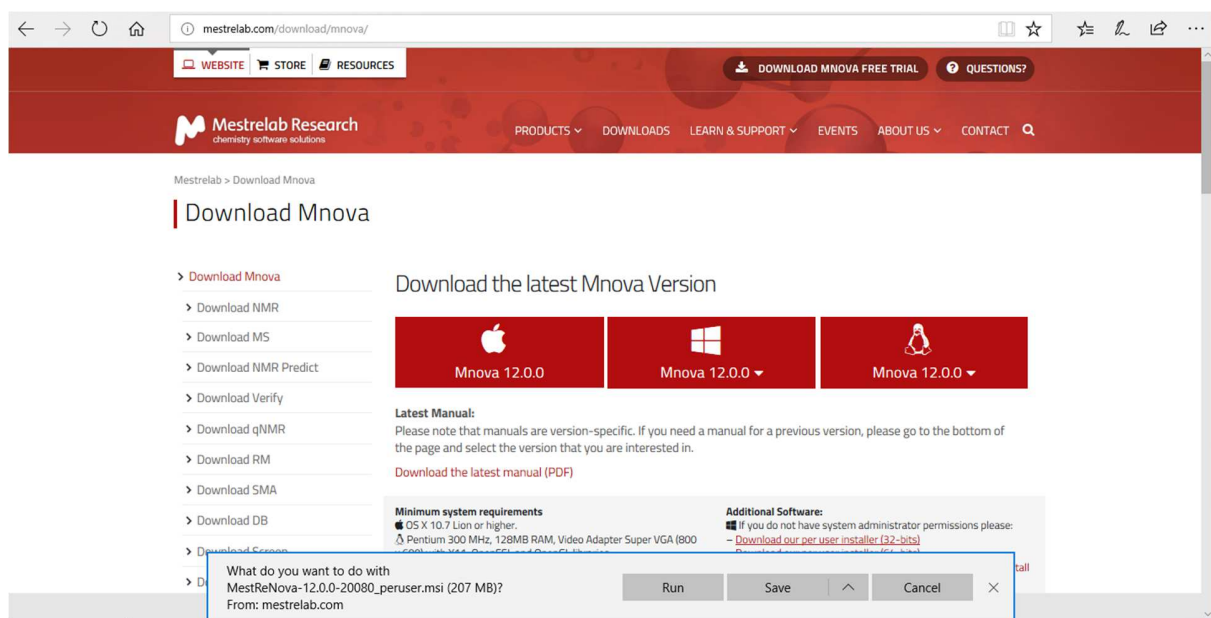

KJM 5280

VI

MestreNova

Program installation and  
Introductory use

Version 1.1

© F. Rise May 2018

Please locate [mestrelab.com/download/mnova/](https://mestrelab.com/download/mnova/)

You are using Macintosh? Windows? Alternatively, Linux? When using Windows please look to the left of the blue clutter in the picture above. Download your version. In the following, the “Download per user installer (64-bits)” was used.

Save to desktop so you find what you downloaded.

Click on it.

Well? Next.

Next again.

Whatever. No one understand this. Next.

So many steps. Go on.

Finally, the program symbol/icon is on desktop. Click on it.