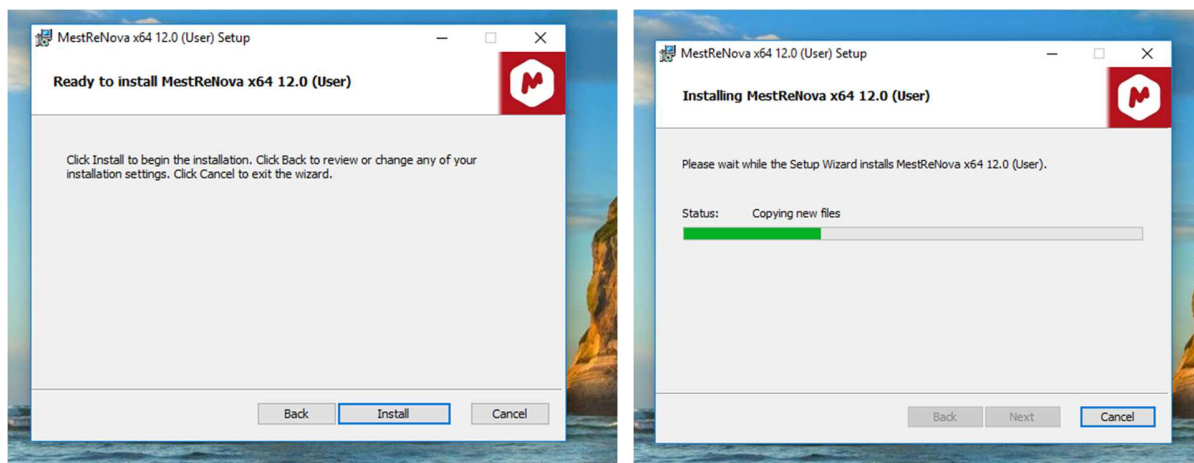

Save to desktop so you find what you downloaded.

Click on it.

Well? Next.

Next again.

Whatever. No one understand this. Next.

So many steps. Go on.

Finally, the program symbol/icon is on desktop. Click on it.