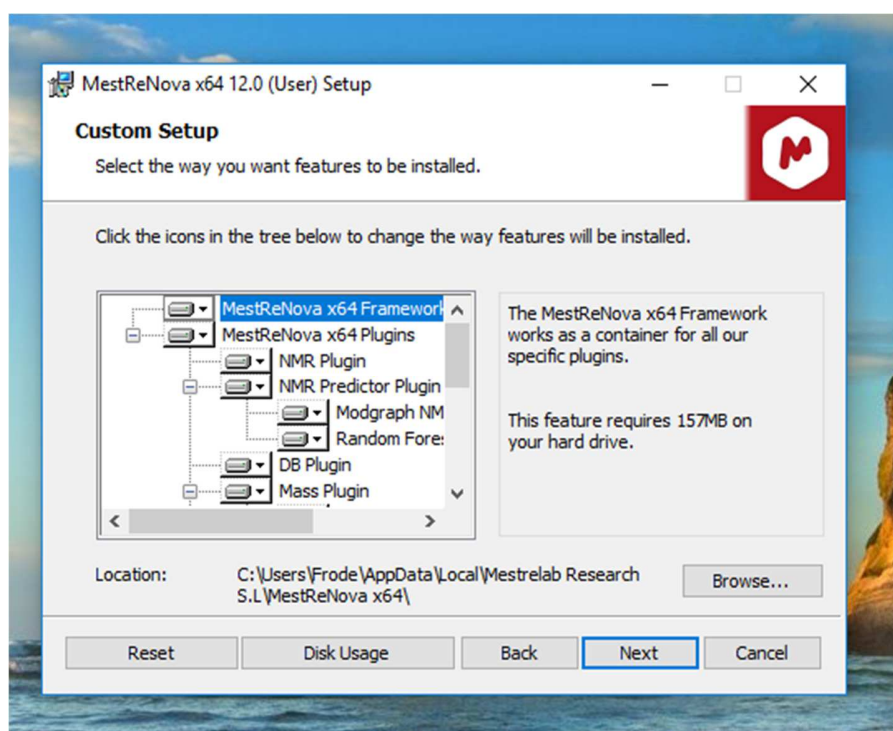

Save to desktop so you find what you downloaded.

Click on it.

Well? Next.

Next again.

Whatever. No one understand this. Next.

So many steps. Go on.

Finally, the program symbol/icon is on desktop. Click on it.