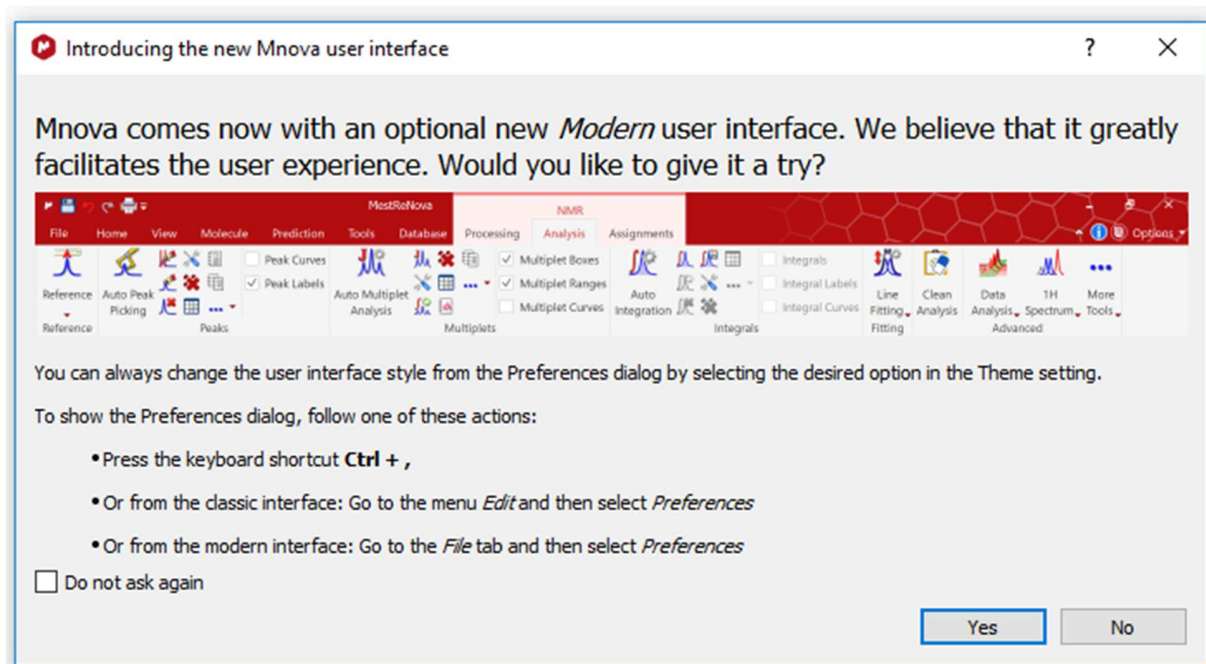

In you type ipconfig –all

The physical address/MAC address in this instance is 56-A9-18-9D-AE-34 and not the IPv4 number.

Locate your licenses. Click on install and be a little intelligent.

Install all three of them, one by one.