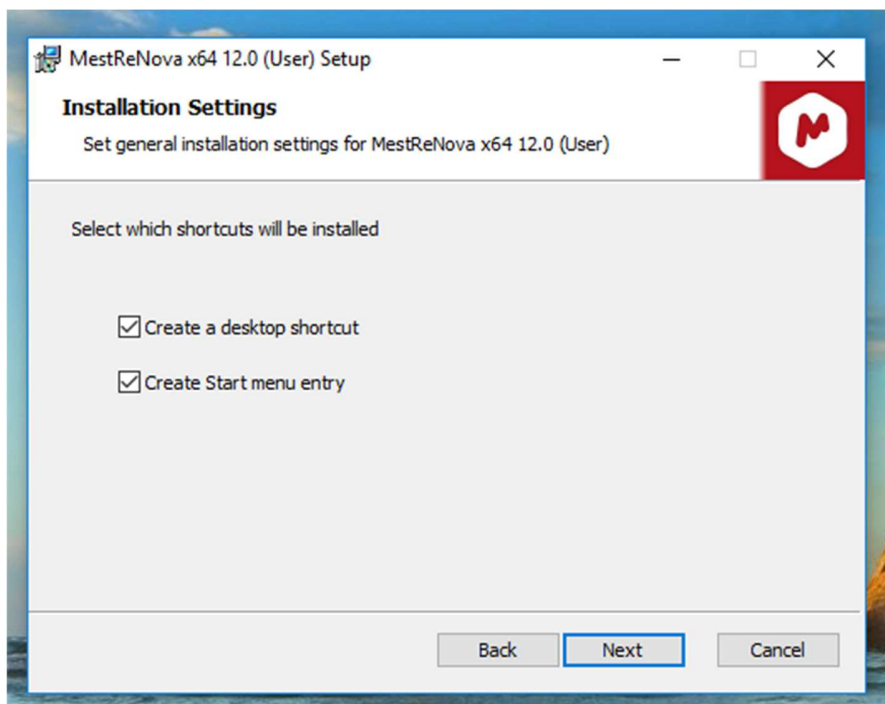

Save to desktop so you find what you downloaded.

Click on it.

Well? Next.

Next again.

Whatever. No one understand this. Next.

So many steps. Go on.

Finally, the program symbol/icon is on desktop. Click on it.