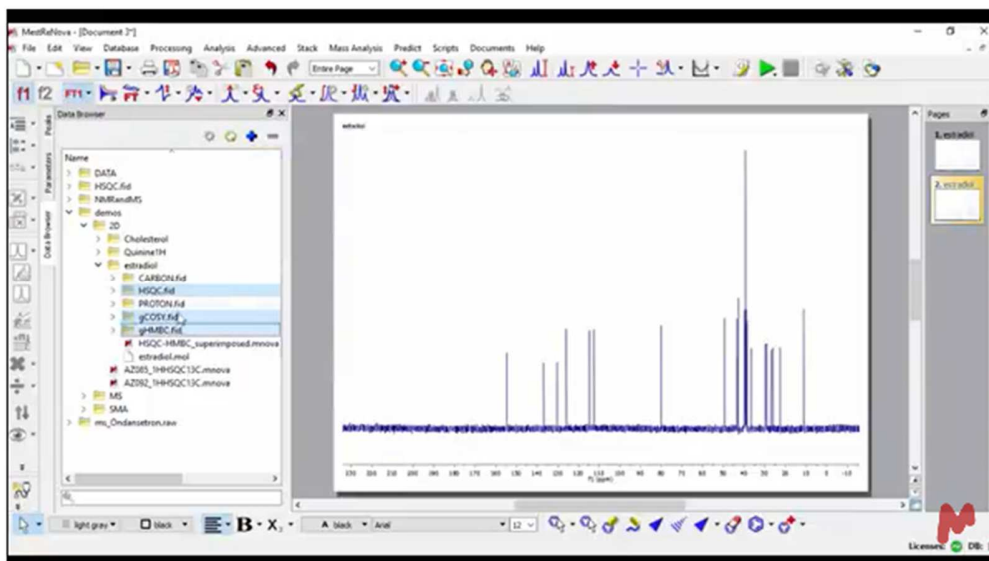

<http://resources.mestrelab.com/mnova-2d-nmr-processing-a-quick-introduction/>