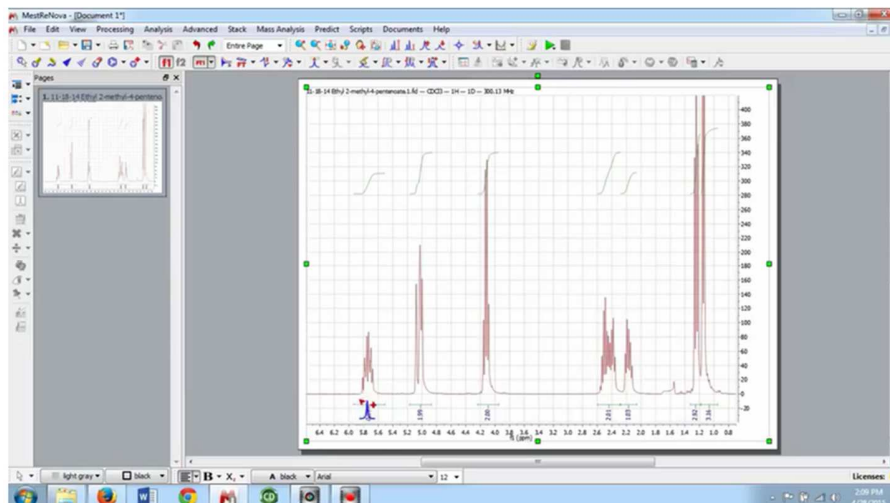

Before trying to explain intricacies of the program, the reader is advised to watch a bunch of YouTube videos showing how to use the program. Simply search for MestreNova and video. At the time, this document was written the following videos were instructive. Stop the videos often so you can repeat all the steps with your own nmr-data.